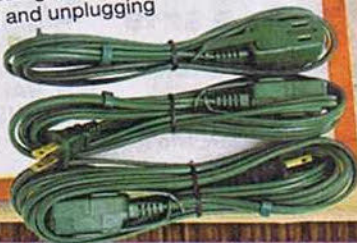

belkin.

\$897

BELKIN® 6-OUTLET WALL MOUNT SURGE PROTECTOR

- Features 6 surge-protected outlets for your convenience
- Surge protection for your basic household electronics and home appliances (187860)

More saving.

SPECIAL BUY

\$588

WHILE SUPPLIES LAST VALUE 3-PACK GREEN INDOOR EXTENSION CORDS

- Includes 6', 9' and 15' lengths
- Tough molded grip plug for easy connecting and unplugging (185795)

\$488

GE® LAMP TIMER

- Programmable in 30 minute intervals with multiple daily settings
- Convenient override switch (544068)