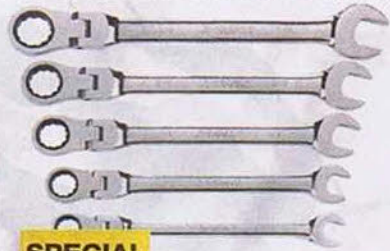

SPECIAL BUY

$129

WHILE SUPPLIES LAST
EXCLUSIVE HUSKY® 26" 6-DRAWER CHEST & CABINET COMBO
• 26"W x 16.3"D x 45.2"H (assembled)
• Full extension 50 lb. ball bearing drawer slides (515551)

SPECIAL BUY

$19.88

WHILE SUPPLIES LAST
EXCLUSIVE HUSKY® 5 PC. SAE OR METRIC FLEX RATCHETING WRENCH SET
(475429, 475694)
Limit 3 per customer.