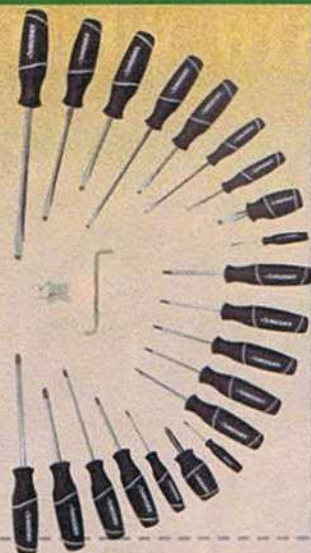

- ONE+™ battery works with all current and past Ryobi 18-volt cordless tools
  - Includes drill and bit, NiCd battery and charger (237711)
- Limit 4 per customer

**RYOBI ONE+**

**SPECIAL BUY**

**\$19<sup>88</sup>**

**WHILE SUPPLIES LAST EXCLUSIVE HUSKY® 23 PC. SCREWDRIVER SET (391473)**

**HUSKY**

**GUARANTEED FOREVER**

**SPECIAL BUY**

**\$14<sup>88</sup>**

**WHILE SUPPLIES LAST EXCLUSIVE HUSKY® 15" TOOL BAG & UTILITY SACK COMBO**