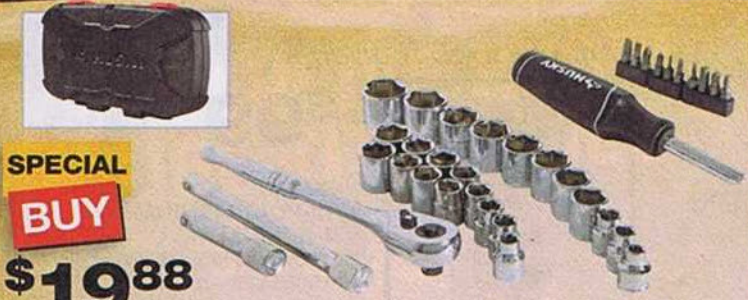

- Heavy-duty 15 amp motor for high power-to-weight ratio
- Includes blade wrench and rip fence (201826)

**\$40  
VALUE  
IF PURCHASED  
SEPARATELY**

**SPECIAL  
BUY**

**\$19.88  
WHILE SUPPLIES LAST  
EXCLUSIVE MAKITA®  
21 PC. IMPACT GOLD ULTRA  
MAGNETIC DRIVER BIT SET**

- Xtreme Torsion Technology™ extends bit life 10X longer than traditional bits (855067)

**SPECIAL BUY**  
**\$19<sup>88</sup>**

**WHILE SUPPLIES LAST EXCLUSIVE HUSKY® 37 PC. 3/8" DRIVE SOCKET SET**  
• Includes 3/8" drive teardrop ratchet, two extension bars, 11 SAE and 12 metric sockets, magnetic bit driver, 10 screwdriver bits and case  
• Innovative design protects against stripping (165786)