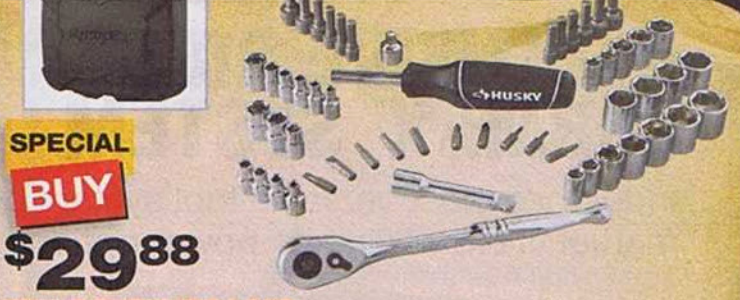

- Xtreme Torsion Technology™ extends bit life 10X longer than traditional bits (855067)

**SPECIAL BUY**  
**\$19<sup>88</sup>**

**WHILE SUPPLIES LAST EXCLUSIVE HUSKY® 37 PC. 3/8" DRIVE SOCKET SET**  
• Includes 3/8" drive teardrop ratchet, two extension bars, 11 SAE and 12 metric sockets, magnetic bit driver, 10 screwdriver bits and case  
• Innovative design protects against stripping (165786)