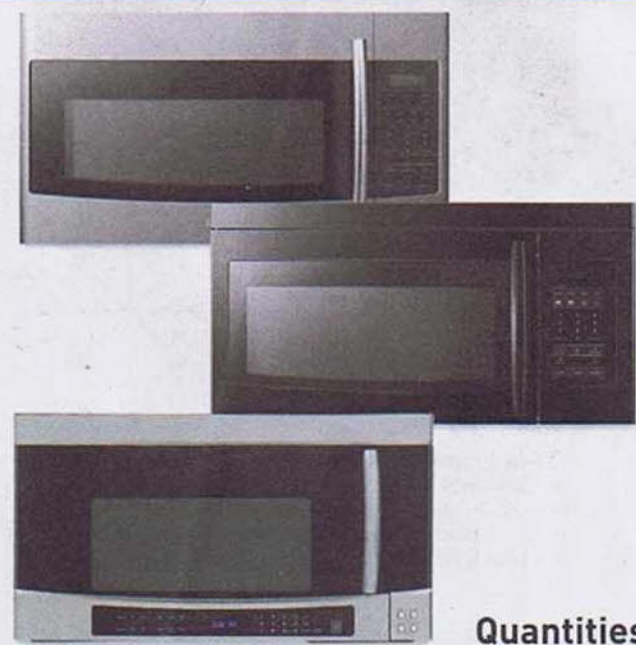

35% off
all Samsung
Over the Range
Microwaves

Quantities limited. While supplies last.